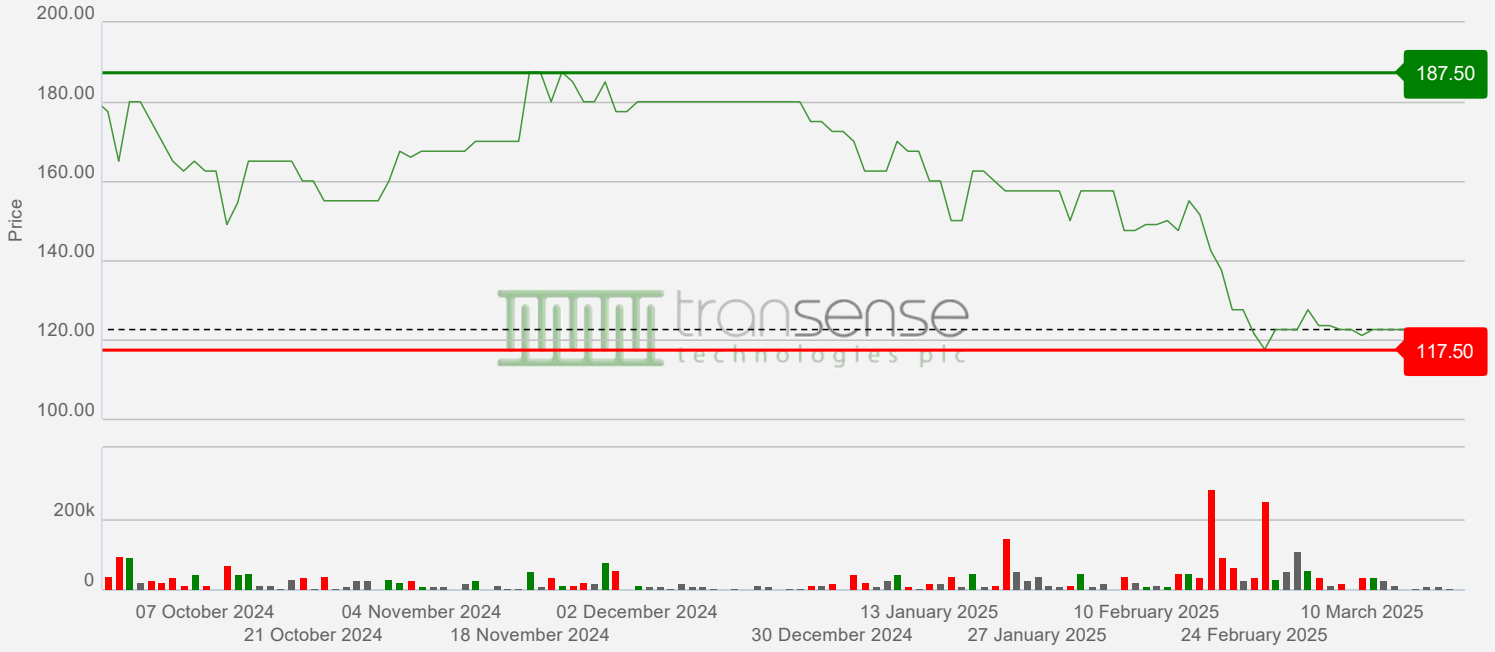

Share Charts

Share Price And Volume Graph For Transense Technologies PLC (LSE) - 24 September 2024 - 21 March 2025

Comparative Data

Share

Transense Technologies PLC

Trace Indices

FTSE AIM All Share

Automobiles & Parts

Lower Part of the Graph

Volume

Daily Change

Technical Analysis

Moving Average

Momentum

EMA

RSI

Shareholder Return

Total Return