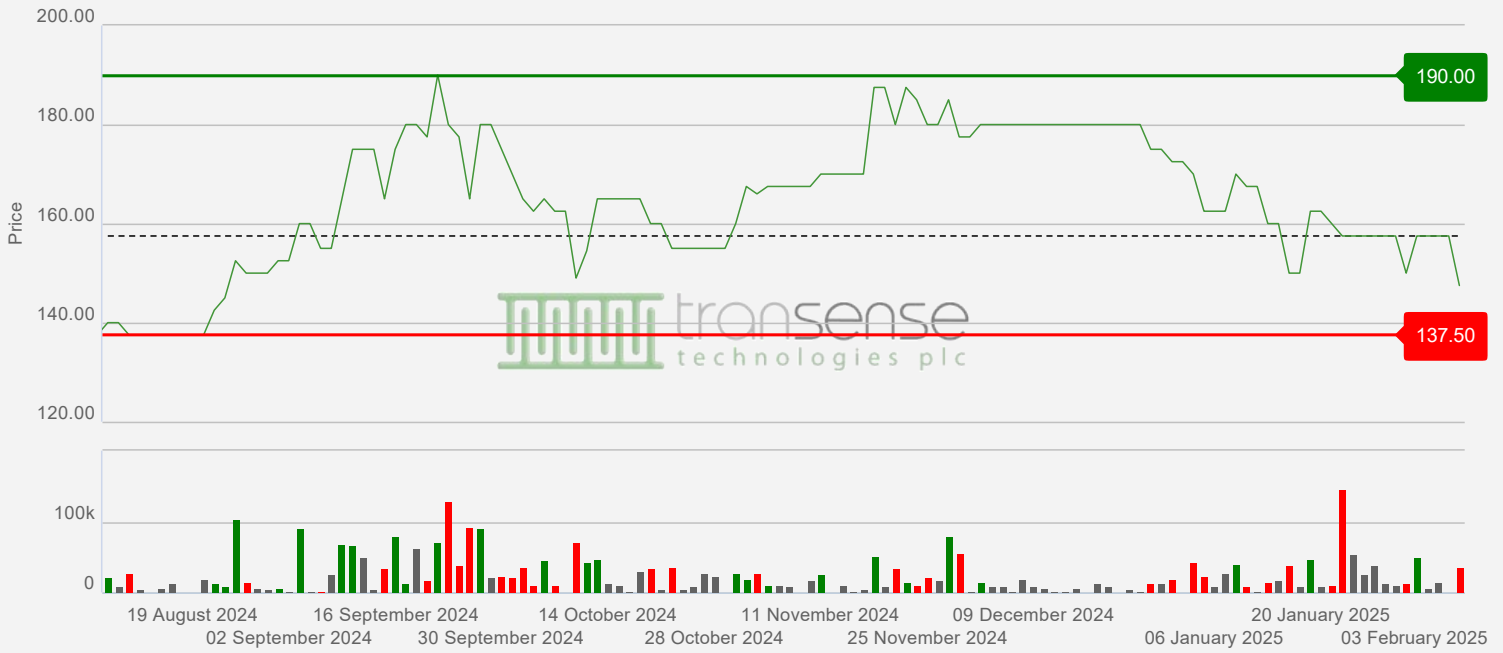

Share Charts

Share Price And Volume Graph For Transense Technologies PLC (LSE) - 07 August 2024 - 06 February 2025

Comparative Data

Share

Transense Technologies PLC

Trace Indices

FTSE AIM All Share

Automobiles & Parts

Lower Part of the Graph

Volume

Daily Change

Technical Analysis

Moving Average

Momentum

EMA

RSI